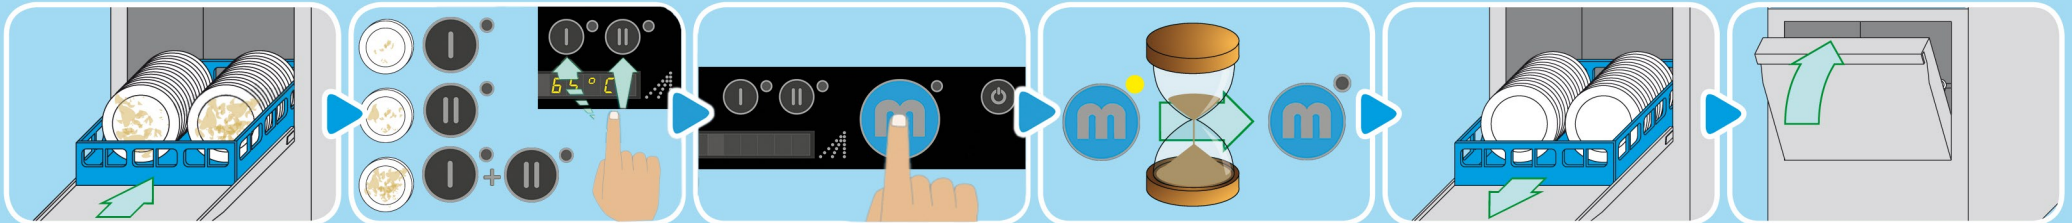

UPSTER U 500 / U 500S

9737383

START

CLEAN

STOP

ERROR

REFILL