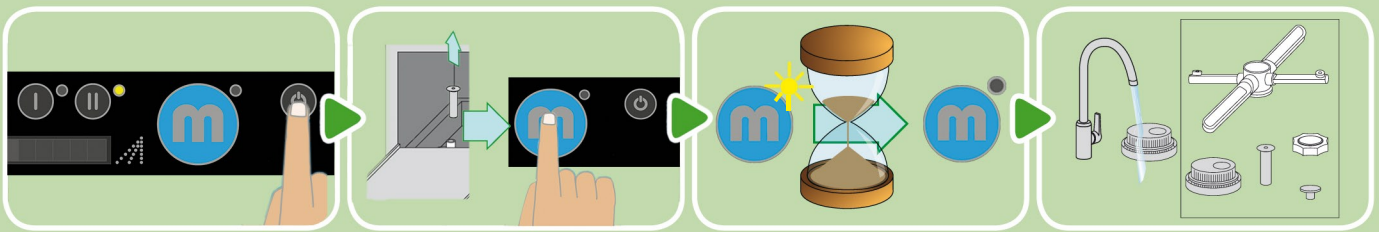

UPSTER U 500 / U 500S

9737383

START

CLEAN

STOP

ERROR

REFILL