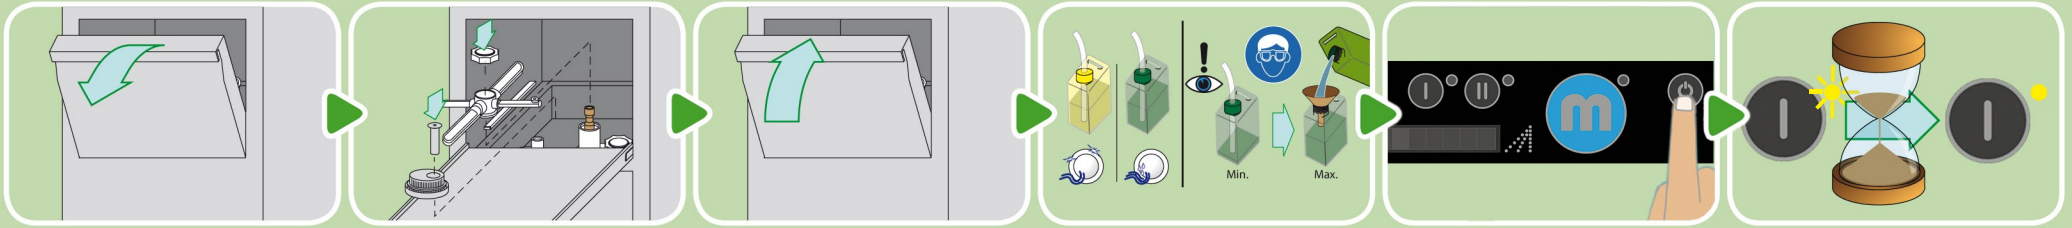

UPSTER U 500 / U 500S

9737383

START

CLEAN

STOP

ERROR

REFILL