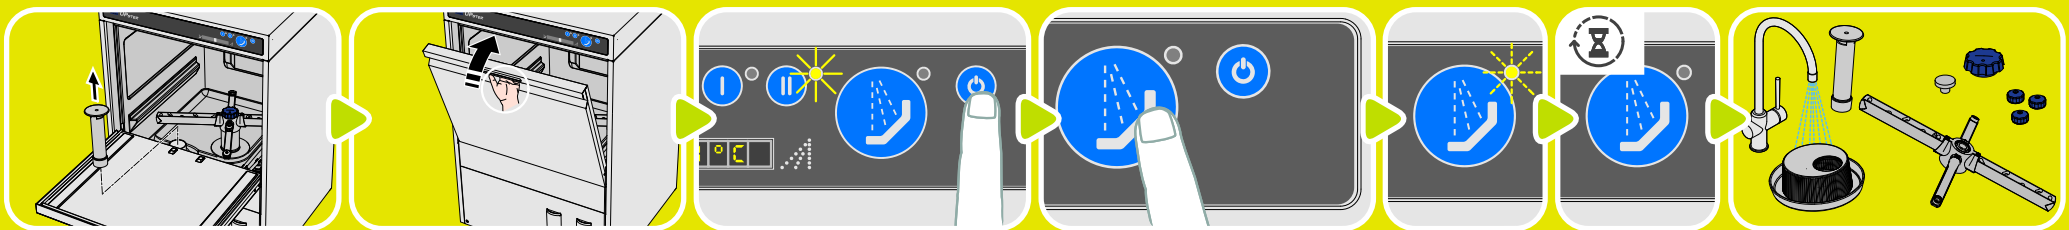

UPster U 400 M2

START UP

WASH

SHUT DOWN

REFILL

ERROR