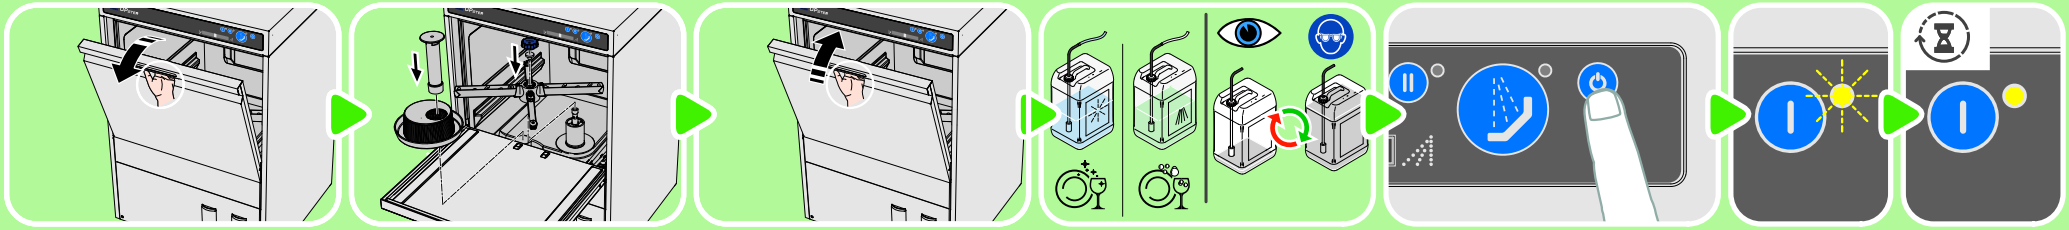

UPster U 400 M2

START UP

WASH

SHUT DOWN

REFILL

ERROR