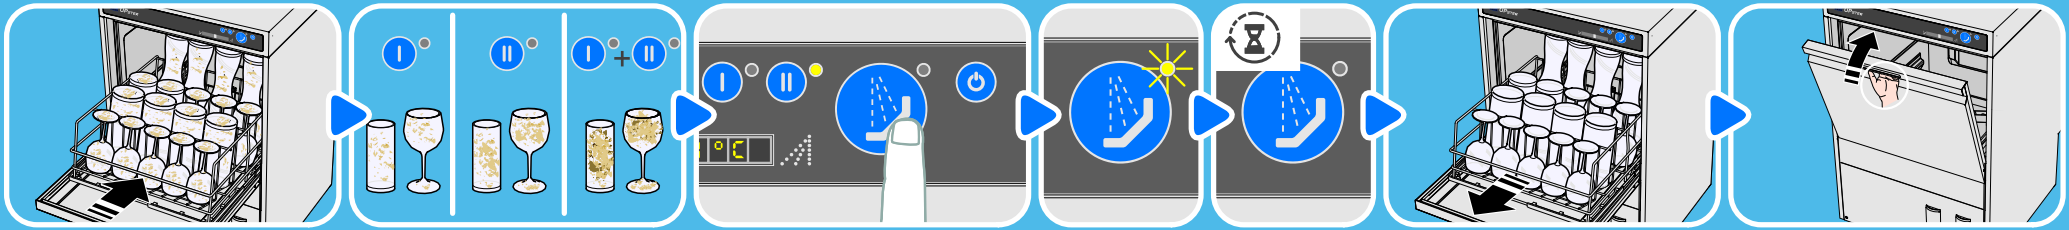

UPster U 400 M2

START UP

WASH

SHUT DOWN

REFILL

ERROR