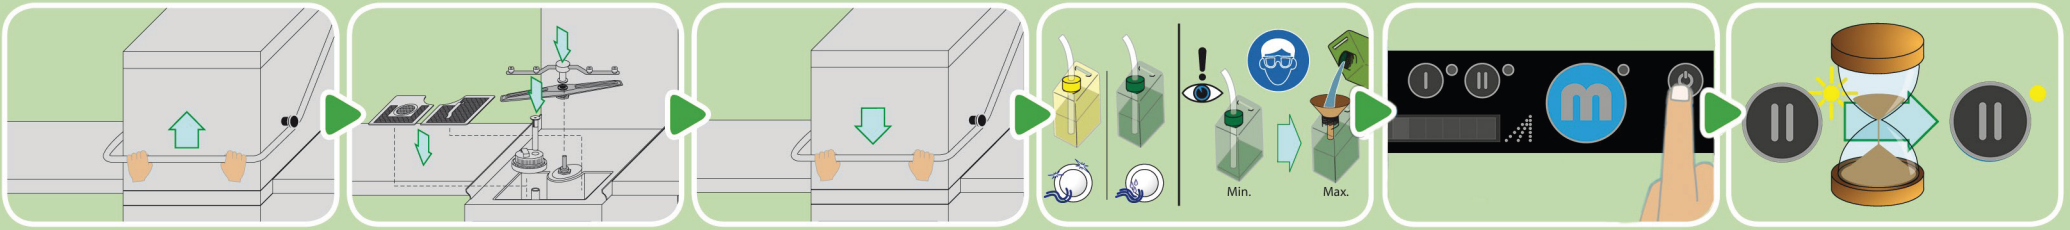

UPSTER H 500/H 500S

START

CLEAN

STOP

ERROR

REFILL