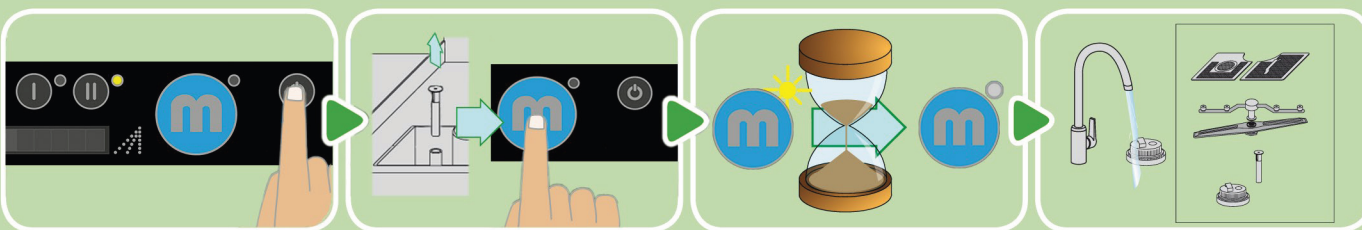

UPSTER H 500/H 500S

START

CLEAN

STOP

ERROR

REFILL