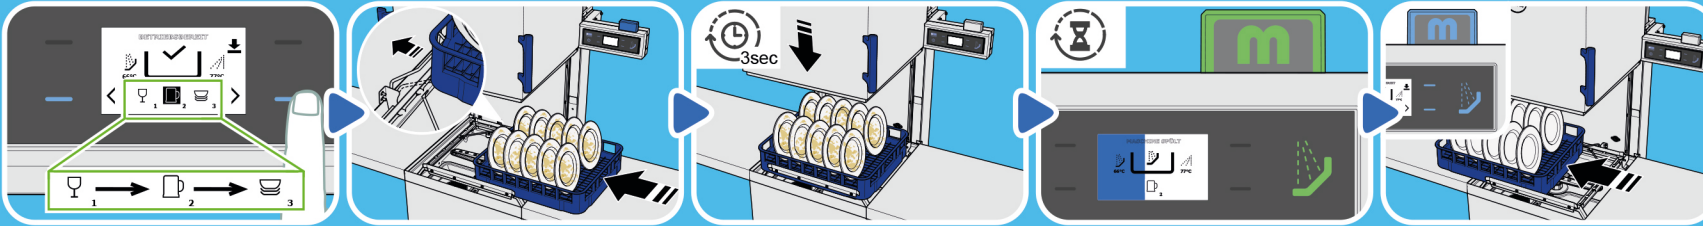

# M-iClean HM / HL, HM M2 / HL M2 Intelli-Start

START

WASH

STOP

ERROR

VIDEO