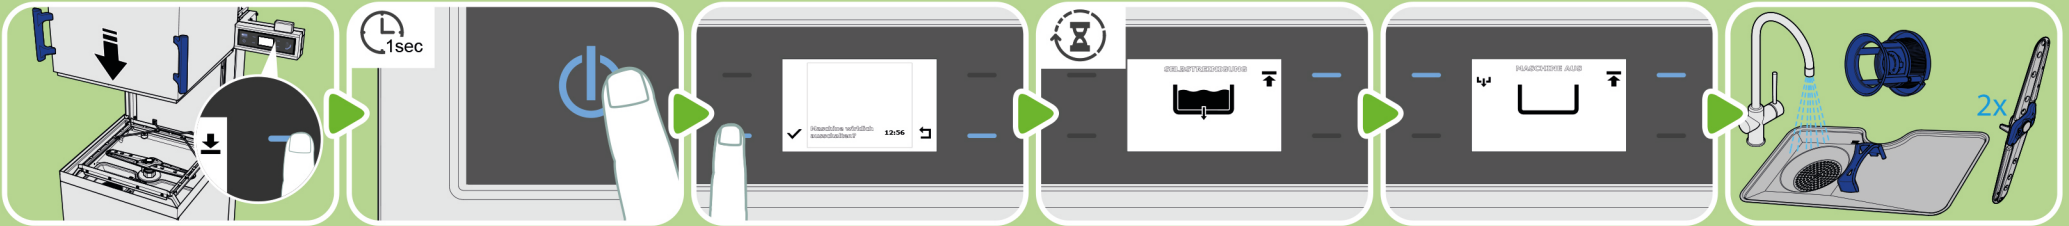

# M-iClean HM / HL, HM M2 / HL M2 Intelli-Start

START

WASH

STOP

ERROR

VIDEO